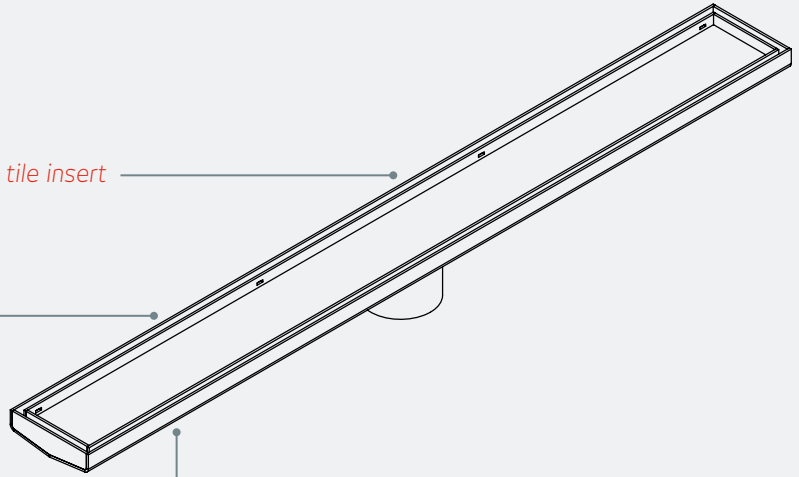

Radiant tile insert floor wastes and channel drains are manufactured from premium 304 grade stainless steel and are available in a wide variety of sizes to suit most bathroom and shower applications.

With the edges mirror polished and hand finished, we ensure exceptional and consistent quality across the range, adding a luxurious finish to the bathroom.

For projects, custom sizes can be manufactured to suit, subject to M.O.Q.'s and lead times.

600/700/800/900/1000/1200mm x 100mm x 74mm

12mm deep tile insert

Edge polished

RGL-600 / 700 / 800 / 900 / 1000 / 1200

Edge polished

RGS-100-38 / RGS-100-50 / RGS-100-74

**PRODUCT CODE SIZE**

**MIRROR POLISHED**

RGL-600	600MM X 100MM X 74MM
RGL-700	700MM X 100MM X 74MM
RGL-800	800MM X 100MM X 74MM
RGL-800-38	800MM X 100MM X 38MM
RGL-900	900MM X 100MM X 74MM
RGL-900-38	900MM X 100MM X 38MM
RGL-1000	1000MM X 100MM X 74MM
RGL-1000-38	1000MM X 100MM X 38MM
RGL-1200	1200MM X 100MM X 74MM
RGL-1200-38	1200MM X 100MM X 38MM
RGS-100-38	100MM X 100MM X 38MM
RGS-100-50	100MM X 100MM X 50MM
RGS-100-74	100MM X 100MM X 74MM