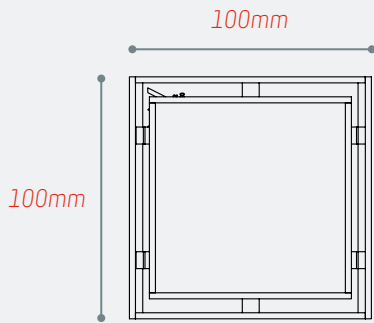

For projects, custom sizes can be manufactured to suit, subject to M.O.Q.'s and lead times.

600/700/800/900/1000/1200mm x 100mm x 74mm

12mm deep tile insert

Edge polished

RGL-600 / 700 / 800 / 900 / 1000 / 1200

Edge polished

RGS-100-38 / RGS-100-50 / RGS-100-74

**PRODUCT CODE SIZE**

**MIRROR POLISHED**

RGL-600	600MM X 100MM X 74MM
RGL-700	700MM X 100MM X 74MM
RGL-800	800MM X 100MM X 74MM
RGL-800-38	800MM X 100MM X 38MM
RGL-900	900MM X 100MM X 74MM
RGL-900-38	900MM X 100MM X 38MM
RGL-1000	1000MM X 100MM X 74MM
RGL-1000-38	1000MM X 100MM X 38MM
RGL-1200	1200MM X 100MM X 74MM
RGL-1200-38	1200MM X 100MM X 38MM
RGS-100-38	100MM X 100MM X 38MM
RGS-100-50	100MM X 100MM X 50MM
RGS-100-74	100MM X 100MM X 74MM

**MATT BLACK**

BLK-RGL-800	800MM X 100MM X 74MM
BLK-RGL-900	900MM X 100MM X 74MM
BLK-RGL-900-38	900MM X 100MM X 38MM
BLK-RGL-1000	1000MM X 100MM X 74MM
BLK-RGS-100-38	100MM X 100MM X 38MM
BLK-RGS-100-74	100MM X 100MM X 74MM