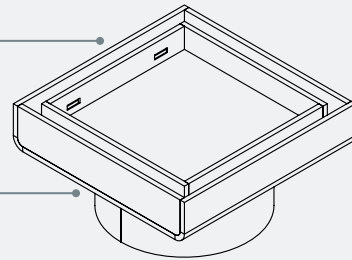

For projects, custom sizes can be manufactured to suit, subject to M.O.Q.'s and lead times.

600/700/800/900/1000/1200mm x 100mm x 74mm

12mm deep tile insert

Edge polished

RGL-600 / 700 / 800 / 900 / 1000 / 1200

Edge polished

RGS-100-38 / RGS-100-50 / RGS-100-74

**PRODUCT CODE SIZE**

**MIRROR POLISHED**

RGL-600	600MM X 100MM X 74MM
RGL-700	700MM X 100MM X 74MM
RGL-800	800MM X 100MM X 74MM
RGL-800-38	800MM X 100MM X 38MM
RGL-900	900MM X 100MM X 74MM
RGL-900-38	900MM X 100MM X 38MM
RGL-1000	1000MM X 100MM X 74MM
RGL-1000-38	1000MM X 100MM X 38MM
RGL-1200	1200MM X 100MM X 74MM
RGL-1200-38	1200MM X 100MM X 38MM
RGS-100-38	100MM X 100MM X 38MM
RGS-100-50	100MM X 100MM X 50MM
RGS-100-74	100MM X 100MM X 74MM