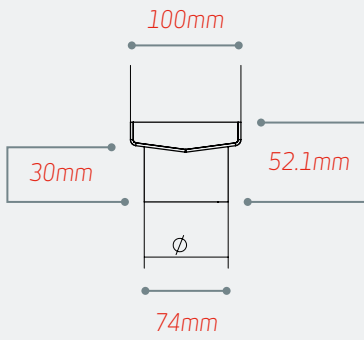

For projects, custom sizes can be manufactured to suit, subject to M.O.Q.'s and lead times.

600/700/800/900/1000/1200mm x 100mm x 74mm

12mm deep tile insert

Edge polished

RGL-600 / 700 / 800 / 900 / 1000 / 1200

Edge polished

RGS-100-38 / RGS-100-50 / RGS-100-74

**PRODUCT CODE SIZE**

**MIRROR POLISHED**

RGL-600	600MM X 100MM X 74MM
RGL-700	700MM X 100MM X 74MM
RGL-800	800MM X 100MM X 74MM
RGL-800-38	800MM X 100MM X 38MM
RGL-900	900MM X 100MM X 74MM
RGL-900-38	900MM X 100MM X 38MM
RGL-1000	1000MM X 100MM X 74MM
RGL-1000-38	1000MM X 100MM X 38MM
RGL-1200	1200MM X 100MM X 74MM
RGL-1200-38	1200MM X 100MM X 38MM
RGS-100-38	100MM X 100MM X 38MM
RGS-100-50	100MM X 100MM X 50MM
RGS-100-74	100MM X 100MM X 74MM