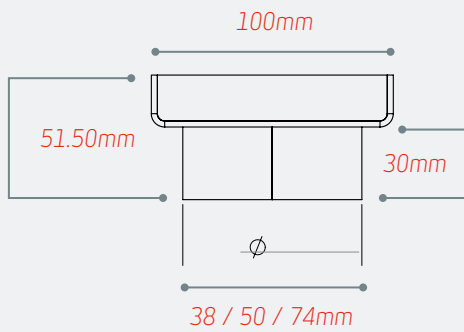

For projects, custom sizes can be manufactured to suit, subject to M.O.Q.'s and lead times.

600/700/800/900/1000/1200mm x 100mm x 74mm

12mm deep tile insert

Edge polished

RGL-600 / 700 / 800 / 900 / 1000 / 1200

Edge polished

RGS-100-38 / RGS-100-50 / RGS-100-74

**PRODUCT CODE SIZE**

**MIRROR POLISHED**

RGL-600	600MM X 100MM X 74MM
RGL-700	700MM X 100MM X 74MM
RGL-800	800MM X 100MM X 74MM
RGL-800-38	800MM X 100MM X 38MM
RGL-900	900MM X 100MM X 74MM
RGL-900-38	900MM X 100MM X 38MM
RGL-1000	1000MM X 100MM X 74MM
RGL-1000-38	1000MM X 100MM X 38MM
RGL-1200	1200MM X 100MM X 74MM
RGL-1200-38	1200MM X 100MM X 38MM
RGS-100-38	100MM X 100MM X 38MM
RGS-100-50	100MM X 100MM X 50MM
RGS-100-74	100MM X 100MM X 74MM

**MATT BLACK**

BLK-RGL-800	800MM X 100MM X 74MM
BLK-RGL-900	900MM X 100MM X 74MM
BLK-RGL-900-38	900MM X 100MM X 38MM
BLK-RGL-1000	1000MM X 100MM X 74MM
BLK-RGS-100-38	100MM X 100MM X 38MM
BLK-RGS-100-74	100MM X 100MM X 74MM