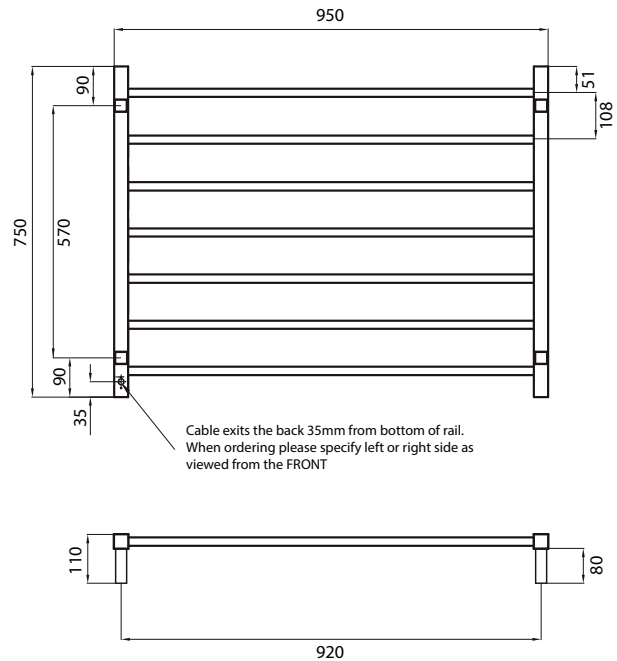

## STR06 – Standard 240V model

MANUFACTURED FROM 304 GRADE STAINLESS STEEL  
 IP55 RATED  
 ALL TOWEL RAILS AVAILABLE WITH EITHER BOTTOM LEFT OR RIGHT OUTPUT  
 ALL STANDARD RAILS ARE DUAL PURPOSE, OFFERING A PLUG AS STANDARD, BUT PACK CONTAINS A HARD WIRING KIT  
 CAN BE MOUNTED UPSIDE DOWN  
 10 YEAR WARRANTY FOR CONSTRUCTION / HEATING ELEMENT  
 COATING ON COLOURED RAILS ARE COVERED BY A 2 YEAR WARRANTY

### FEATURES

- Square bar / Height 750mm / 7 evenly spaced bars / 125W
- Standard model is 240V / IP55 rated
- Vertical bars 30mm x 30mm
- Horizontal bars 19mm x 19mm
- 110mm from wall
- Cable length: 1.4m, plug included
- To see our range of low voltage (12V) models please refer to our website for the complete range:  
[radiantheating.com.au](http://radiantheating.com.au)

### SIZE (MM) FINISH

STR06LEFT	950x750	Polished	
STR06RIGHT	950x750	Polished	