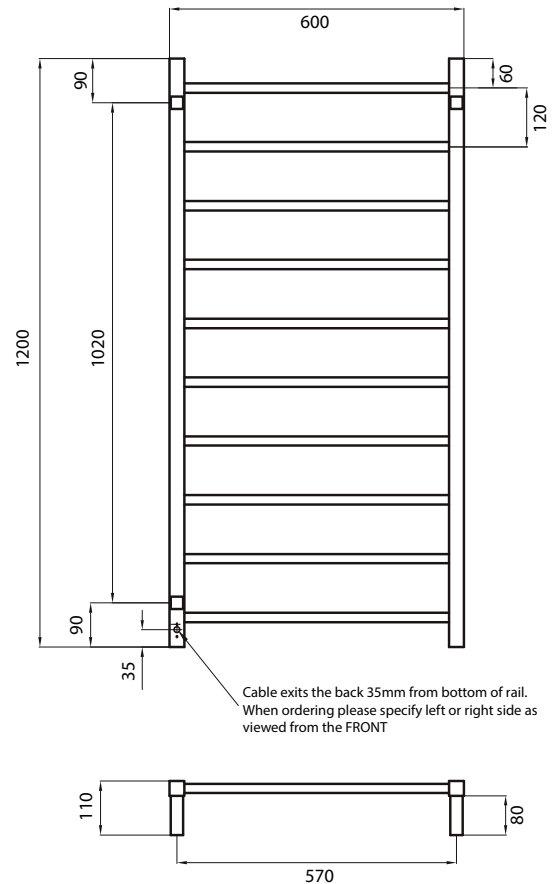

SQUARE HEATED specifications

STR02 – Standard 240V model

MANUFACTURED FROM 304 GRADE STAINLESS STEEL
 IP55 RATED
 ALL TOWEL RAILS AVAILABLE WITH EITHER BOTTOM LEFT OR RIGHT OUTPUT
 ALL STANDARD RAILS ARE DUAL PURPOSE, OFFERING A PLUG AS STANDARD, BUT PACK CONTAINS A HARD WIRING KIT
 CAN BE MOUNTED UPSIDE DOWN
 10 YEAR WARRANTY FOR CONSTRUCTION / HEATING ELEMENT
 COATING ON COLOURED RAILS ARE COVERED BY A 2 YEAR WARRANTY

FEATURES

- Square bar / Height 1200mm / 10 evenly spaced bars / 130W
- Standard model is 240V / IP55 rated
- Vertical bars 30mm x 30mm
- Horizontal bars 19mm x 19mm
- 110mm from wall
- Cable length: 1.4m, plug included
- To see our range of low voltage (12V) models please refer to our website for the complete range:
radiantheating.com.au

CODE

SIZE (MM) FINISH

STR02LEFT	600x1200	Polished	
STR02RIGHT	600x1200	Polished	