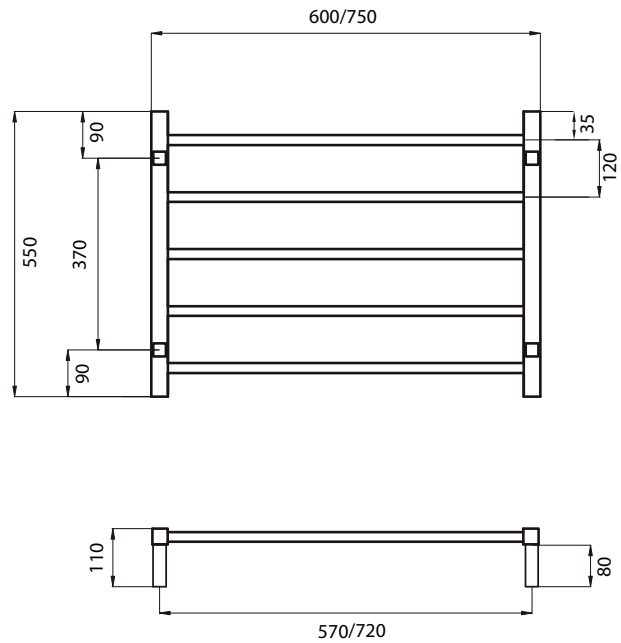

NON-HEATED

specifications

SLTR03 – 600 / 750

MANUFACTURED FROM 304 GRADE STAINLESS STEEL
 10 YEAR WARRANTY FOR CONSTRUCTION / HEATING ELEMENT
 COATING ON COLOURED RAILS ARE COVERED BY A 2 YEAR WARRANTY

FEATURES

- Square bar / 5 evenly spaced bars
- Vertical bars 30mm x 30mm
- Horizontal bars 19mm x 19mm
- 110mm from wall
- Available in various widths:
600, 750

CODE

SIZE (MM) FINISH

SLTR03-600	600x550	Polished	
SLTR03-750	750x550	Polished	