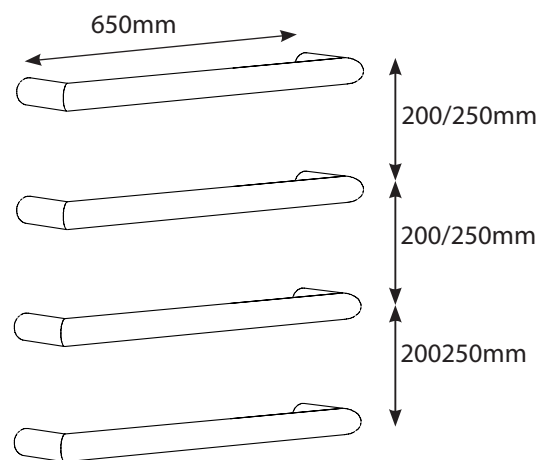

radiant

TOWEL RAILS

Single Round Bar 650mm Specifications

- SBRTR-650 **Polished** - 15Watts 12Volts
- BRU-SBRTR-650 **Brushed** - 15 Watts 12 Volts
- BSBRTR-650 **Black** - 15 Watts 12 Volts
- 304 Grade Stainless Steel
- Hard Wired - cable side universal, can be left or right wired
- 32mm diameter rails
- 90mm protrusion from wall
- IP Rating - IPX7
- Approval - SAA
- 7 year warranty
- Fixing bar and transformer sold separately
- **All single bars sold individually.** We recommend bars are used in groups of 3, 4 or 5 to efficiently dry towels

Technical Questions please call

AU: +61 (0)8 6444 1164

NZ: +64 (0)9 950 8836

The supplied fixing bracket allows for the above configurations. If more than 5 bars are used an additional fixing bracket will be required.

All measurements in mm