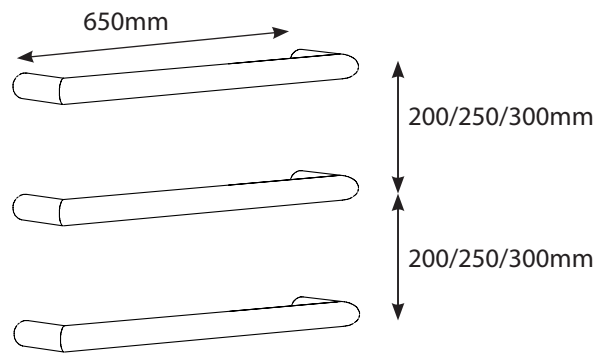

radiant

TOWEL RAILS

Single Round Bar 650mm Specifications

- SBRTR-650 **Polished** - 15Watts 12Volts
- BRU-SBRTR-650 **Brushed** - 15 Watts 12 Volts
- BSBRTR-650 **Black** - 15 Watts 12 Volts
- 304 Grade Stainless Steel
- Hard Wired - cable side universal, can be left or right wired
- 32mm diameter rails
- 90mm protrusion from wall
- IP Rating - IPX7
- Approval - SAA
- 7 year warranty
- Fixing bar and transformer sold separately
- **All single bars sold individually.** We recommend bars are used in groups of 3, 4 or 5 to efficiently dry towels

Technical Questions please call

AU: +61 (0)8 6444 1164

NZ: +64 (0)9 950 8836

The supplied fixing bracket allows for the above configurations. If more than 5 bars are used an additional fixing bracket will be required.

All measurements in mm