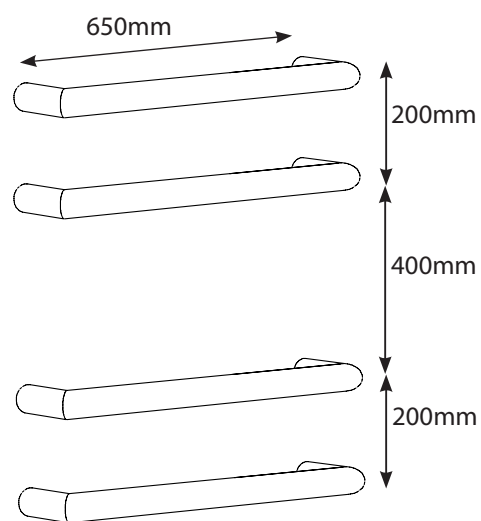

radiant

TOWEL RAILS

Single Round Bar 650mm Specifications

- SBRTR-650 **Polished** - 15Watts 12Volts
- BRU-SBRTR-650 **Brushed** - 15 Watts 12 Volts
- BSBRTR-650 **Black** - 15 Watts 12 Volts
- 304 Grade Stainless Steel
- Hard Wired - cable side universal, can be left or right wired
- 32mm diameter rails
- 90mm protrusion from wall
- IP Rating - IPX7
- Approval - SAA
- 7 year warranty
- Fixing bar and transformer sold separately
- **All single bars sold individually.** We recommend bars are used in groups of 3, 4 or 5 to efficiently dry towels

Technical Questions please call

AU: +61 (0)8 6444 1164

NZ: +64 (0)9 950 8836

The supplied fixing bracket allows for the above configurations. If more than 5 bars are used an additional fixing bracket will be required.

All measurements in mm