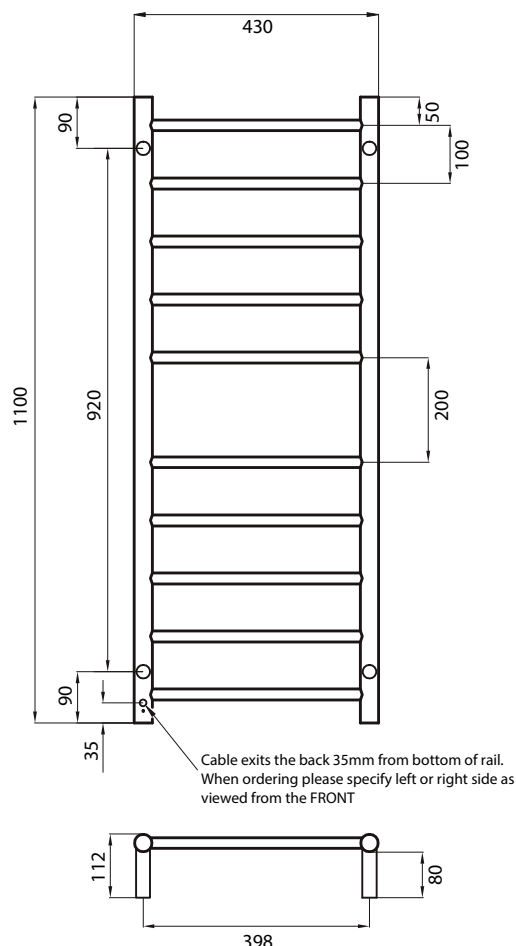

## RTR430 – Standard 240V model

MIRROR POLISHED AND SATIN BRUSHED  
 MANUFACTURED FROM 304 GRADE  
 STAINLESS STEEL  
 COLOURED FINISHES MANUFACTURED  
 FROM 201 GRADE STAINLESS STEEL  
 IP55 RATED (COLOURED FINISHES ARE  
 IP54 RATED)  
 ALL TOWEL RAILS AVAILABLE WITH EITHER  
 BOTTOM LEFT OR RIGHT OUTPUT  
 ALL STANDARD RAILS ARE DUAL PURPOSE,  
 OFFERING A PLUG AS STANDARD, BUT PACK  
 CONTAINS A HARD WIRING KIT  
 CAN BE MOUNTED UPSIDE DOWN  
 10 YEAR WARRANTY FOR CONSTRUCTION /  
 HEATING ELEMENT  
 COATING ON COLOURED RAILS ARE  
 COVERED BY A 2 YEAR WARRANTY

### FEATURES

- Round bar / Height 1100mm / 10 bars with a central gap / 80W
- Standard model is 240V / IP55 rated
- Vertical bars 32mm diameter
- Horizontal bars 19mm diameter
- 112mm from wall
- Cable length: 1.4m, plug included

### SIZE (MM)

*12v wiring diagram*

All measurements are the same  
 as the 240V version overleaf.

FEATURES	CODE	SIZE (MM)	FINISH	
<ul style="list-style-type: none"> <li>• Round bar / Height 1100mm / 10 bars with a central gap / 80W</li> <li>• Low voltage 12V ladder</li> <li>• Vertical bars 32mm diameter</li> <li>• Horizontal bars 19mm diameter</li> <li>• 112mm from wall</li> </ul>	12V-RTR430LEFT	430x1100	Polished	
	12V-RTR430RIGHT	430x1100	Polished	
	12V-BRU-RTR430LEFT	430x1100	Satin Brushed	
	12V-BRU-RTR430RIGHT	430x1100	Satin Brushed	