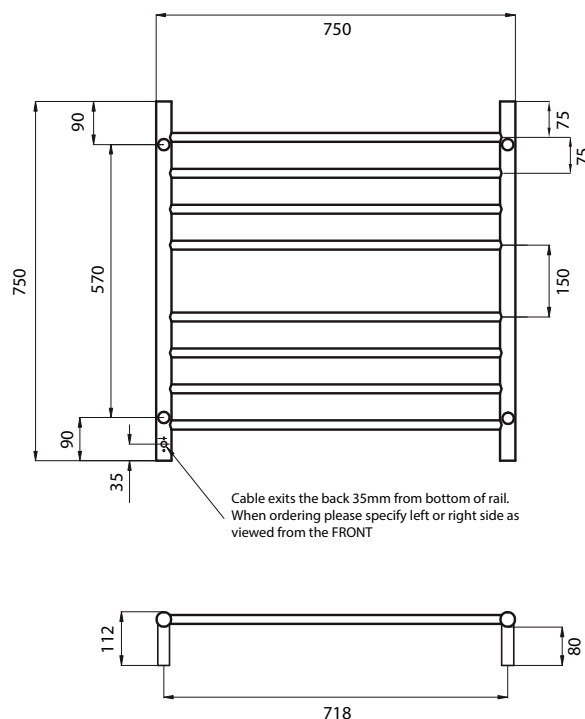

## RTR06 – Standard 240V model

MIRROR POLISHED AND SATIN BRUSHED  
 MANUFACTURED FROM 304 GRADE  
 STAINLESS STEEL  
 COLOURED FINISHES MANUFACTURED  
 FROM 201 GRADE STAINLESS STEEL  
 IP55 RATED (COLOURED FINISHES ARE  
 IP54 RATED)  
 ALL TOWEL RAILS AVAILABLE WITH EITHER  
 BOTTOM LEFT OR RIGHT OUTPUT  
 ALL STANDARD RAILS ARE DUAL PURPOSE,  
 OFFERING A PLUG AS STANDARD, BUT PACK  
 CONTAINS A HARD WIRING KIT  
 CAN BE MOUNTED UPSIDE DOWN  
 10 YEAR WARRANTY FOR CONSTRUCTION /  
 HEATING ELEMENT  
 COATING ON COLOURED RAILS ARE  
 COVERED BY A 2 YEAR WARRANTY

FEATURES	CODE	SIZE (MM)	FINISH	
<ul style="list-style-type: none"> <li>• Round bar / Height 750mm / 8 bars with a central gap / 125W</li> <li>• Standard model is 240V / IP55 rated</li> <li>• Vertical bars 32mm diameter</li> <li>• Horizontal bars 19mm diameter</li> <li>• 112mm from wall</li> <li>• Cable length: 1.4m, plug included</li> <li>• To see our range of low voltage (12V) models please refer to our website for the complete range: <a href="http://radiantheating.com.au">radiantheating.com.au</a></li> </ul>	RTR06LEFT	750x750	Polished	
	RTR06RIGHT	750x750	Polished	
	BRU-RTR06LEFT	750x750	Satin Brushed	
	BRU-RTR06RIGHT	750x750	Satin Brushed	
	BRTR06LEFT	750x750	Matt Black	
	BRTR06RIGHT	750x750	Matt Black	
	GMG-RTR06LEFT	750x750	Gun Metal Grey	
	GMG-RTR06RIGHT	750x750	Gun Metal Grey	