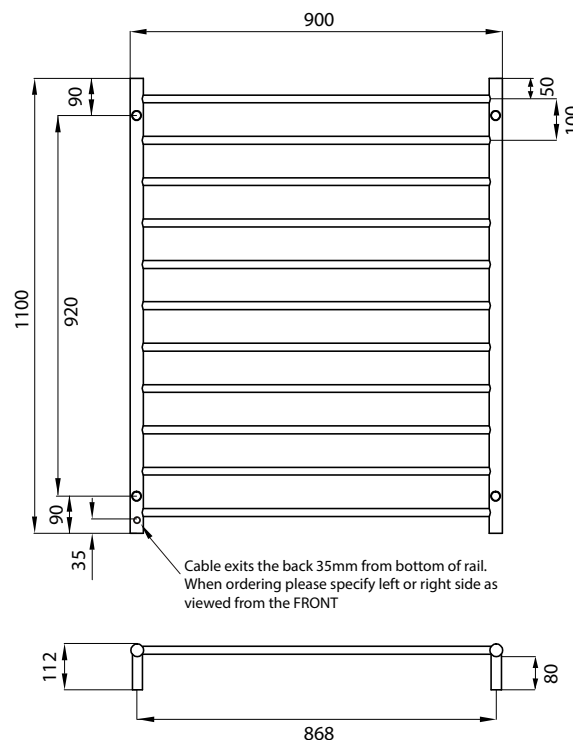

## RTR05 – Standard 240V model

MANUFACTURED FROM 304 GRADE STAINLESS STEEL  
 IP55 RATED  
 ALL TOWEL RAILS AVAILABLE WITH EITHER BOTTOM LEFT OR RIGHT OUTPUT  
 ALL STANDARD RAILS ARE DUAL PURPOSE, OFFERING A PLUG AS STANDARD, BUT PACK CONTAINS A HARD WIRING KIT  
 CAN BE MOUNTED UPSIDE DOWN  
 10 YEAR WARRANTY FOR CONSTRUCTION / HEATING ELEMENT  
 COATING ON COLOURED RAILS ARE COVERED BY A 2 YEAR WARRANTY

### FEATURES

- Round bar / Height 1100mm / 11 evenly spaced bars / 180W
- Standard model is 240V / IP55 rated
- Vertical bars 32mm diameter
- Horizontal bars 19mm diameter
- 112mm from wall
- Cable length: 1.4m, plug included
- To see our range of low voltage (12V) models please refer to our website for the complete range:  
[radiantheating.com.au](http://radiantheating.com.au)

### SIZE (MM) FINISH

RTR05LEFT	900x1100	Polished	
RTR05RIGHT	900x1100	Polished	