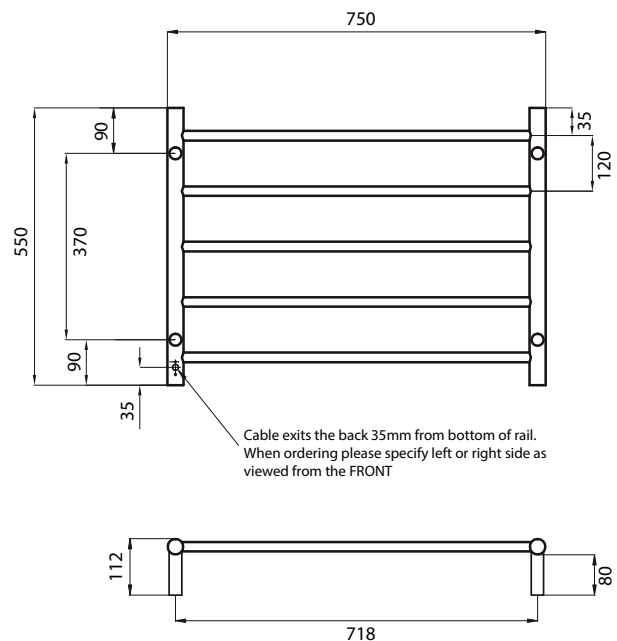

ROUND HEATED *specifications*

RTR03 – Standard 240V model

MIRROR POLISHED AND SATIN BRUSHED
 MANUFACTURED FROM 304 GRADE
 STAINLESS STEEL
 COLOURED FINISHES MANUFACTURED
 FROM 201 GRADE STAINLESS STEEL
 IP55 RATED (COLOURED FINISHES ARE
 IP54 RATED)
 ALL TOWEL RAILS AVAILABLE WITH EITHER
 BOTTOM LEFT OR RIGHT OUTPUT
 ALL STANDARD RAILS ARE DUAL PURPOSE,
 OFFERING A PLUG AS STANDARD, BUT PACK
 CONTAINS A HARD WIRING KIT
 CAN BE MOUNTED UPSIDE DOWN
 10 YEAR WARRANTY FOR CONSTRUCTION /
 HEATING ELEMENT
 COATING ON COLOURED RAILS ARE
 COVERED BY A 2 YEAR WARRANTY

FEATURES	CODE	SIZE (MM)	FINISH
<ul style="list-style-type: none"> • Round bar / Height 550mm / 5 evenly spaced bars / 75W • Standard model is 240V / IP55 rated • Vertical bars 32mm diameter • Horizontal bars 19mm diameter • 112mm from wall • Cable length: 1.4m, plug included 	RTR03LEFT	750x550	Polished 
	RTR03RIGHT	750x550	Polished 
	BRU-RTR03LEFT	750x550	Satin Brushed 
	BRU-RTR03RIGHT	750x550	Satin Brushed 
	BRTR03LEFT	750x550	Matt Black 
	BRTR03RIGHT	750x550	Matt Black 

[12V specification sheet overleaf](#)

ROUND HEATED *specifications*

RTR03 – 12V model

LOW VOLTAGE 12 VOLT MODEL
 MIRROR POLISHED AND SATIN BRUSHED
 MANUFACTURED FROM 304 GRADE
 STAINLESS STEEL
 COLOURED FINISHES MANUFACTURED
 FROM 201 GRADE STAINLESS STEEL
 ALL TOWEL RAILS AVAILABLE WITH EITHER
 BOTTOM LEFT OR RIGHT OUTPUT
 3M CABLE, NO PLUG, INCLUDES THE
 TRANSFORMER
 CAN BE MOUNTED UPSIDE DOWN
 10 YEAR WARRANTY FOR CONSTRUCTION /
 HEATING ELEMENT
 COATING ON COLOURED RAILS ARE
 COVERED BY A 2 YEAR WARRANTY

12v wiring diagram

All measurements are the same
 as the 240V version overleaf.

FEATURES	CODE	SIZE (MM)	FINISH
<ul style="list-style-type: none"> Round bar / Height 550mm / 5 evenly spaced bars / 75W 	12V-RTR03LEFT	750x550	Polished 
	12V-RTR03RIGHT	750x550	Polished 