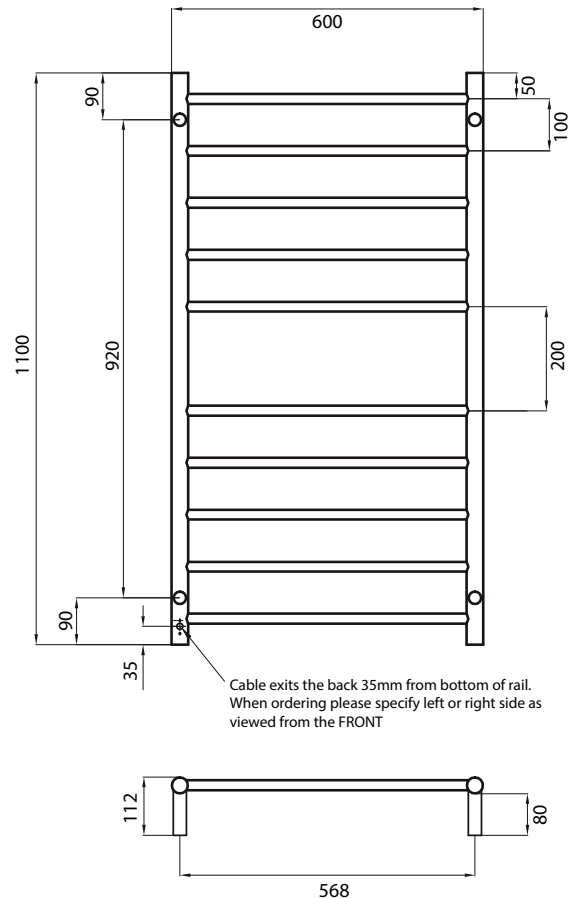

## RTR02 – Standard 240V model

MIRROR POLISHED AND SATIN BRUSHED  
 MANUFACTURED FROM 304 GRADE  
 STAINLESS STEEL  
 COLOURED FINISHES MANUFACTURED  
 FROM 201 GRADE STAINLESS STEEL  
 IP55 RATED (COLOURED FINISHES ARE  
 IP54 RATED)  
 ALL TOWEL RAILS AVAILABLE WITH EITHER  
 BOTTOM LEFT OR RIGHT OUTPUT  
 ALL STANDARD RAILS ARE DUAL PURPOSE,  
 OFFERING A PLUG AS STANDARD, BUT PACK  
 CONTAINS A HARD WIRING KIT  
 CAN BE MOUNTED UPSIDE DOWN  
 10 YEAR WARRANTY FOR CONSTRUCTION /  
 HEATING ELEMENT  
 COATING ON COLOURED RAILS ARE  
 COVERED BY A 2 YEAR WARRANTY

### FEATURES

- Round bar / Height 1100mm / 10 bars with a central gap / 125W
- Standard model is 240V / IP55 rated
- Vertical bars 32mm diameter
- Horizontal bars 19mm diameter
- 112mm from wall
- Cable length: 1.4m, plug included
- To see our range of low voltage (12V) models please refer to our website for the complete range:  
[radiantheating.com.au](http://radiantheating.com.au)

### SIZE (MM) FINISH

RTR02LEFT	600x1100	Polished	
RTR02RIGHT	600x1100	Polished	
BRU-RTR02LEFT	600x1100	Satin Brushed	
BRU-RTR02RIGHT	600x1100	Satin Brushed	
GMG-RTR02LEFT	600x1100	Gun Metal Grey	
GMG-RTR02RIGHT	600x1100	Gun Metal Grey	
BRTR02LEFT	600x1100	Matt Black	
BRTR02RIGHT	600x1100	Matt Black	