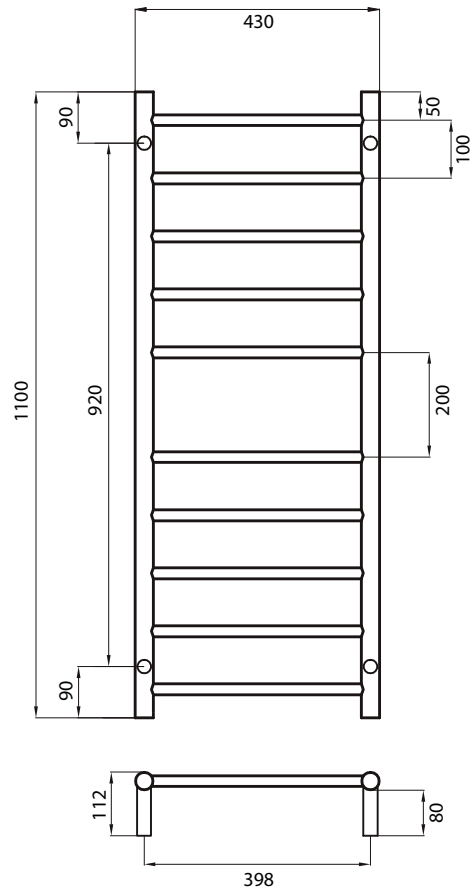

NON-HEATED

specifications

LTR430

MIRROR POLISHED AND SATIN BRUSHED
 MANUFACTURED FROM 304 GRADE
 STAINLESS STEEL
 COLOURED FINISHES MANUFACTURED
 FROM 201 GRADE STAINLESS STEEL
 10 YEAR WARRANTY FOR CONSTRUCTION /
 HEATING ELEMENT
 COATING ON COLOURED RAILS ARE
 COVERED BY A 2 YEAR WARRANTY

FEATURES

- Round bar / 10 bars with a central gap
- Vertical bars 32mm diameter
- Horizontal bars 19mm diameter
- 112mm from wall

CODE

SIZE (MM) FINISH

LTR430

430x1100 Polished

BLTR430

430x1100 Matt Black