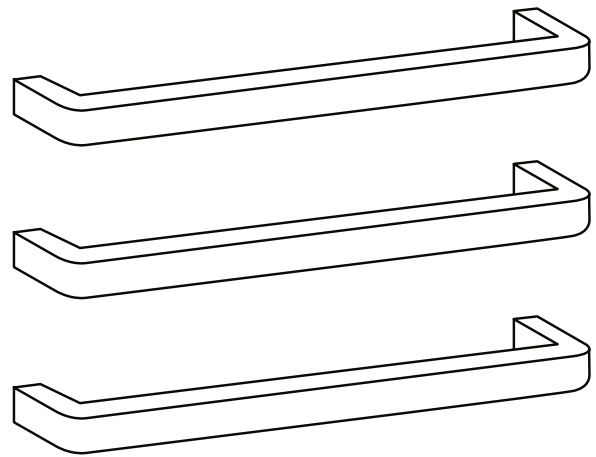

SINGLE HEATED + NON-HEATED

VAIL – 650 / 800

MIRROR POLISHED AND SATIN BRUSHED
 MANUFACTURED FROM 304 GRADE
 STAINLESS STEEL
 COLOURED FINISHES MANUFACTURED
 FROM 201 GRADE STAINLESS STEEL
 IP55 RATED
 10 YEAR WARRANTY FOR CONSTRUCTION /
 HEATING ELEMENT
 COATING ON COLOURED RAILS ARE
 COVERED BY A 2 YEAR WARRANTY

If **heating** the single towel rails you
 will need to purchase the item's below:

CODE	SPECIFICATIONS
TTR300	120 watt transformer for up to 4 rails (not required if installing as non-heated)
SB-FIX	Single bar fixing rail (not required if installing as non-heated) for up to 4 rails

FEATURES	CODE	WATT	SIZE (MM)	FINISH	
• Single square bar with rounded ends	Vail-650	15W	80x650	Polished	
	Vail-800	18W	80x800	Polished	
• Can be used as heated and non-heated	GMG-Vail-650	12W	80x650	Gun Metal Grey	
	GMG-Vail-800	15W	80x800	Gun Metal Grey	
• Available in various widths: 650, 800	BRU-VAIL-650	12W	80x650	Satin Brushed	
	BRU-VAIL-800	15W	80x800	Satin Brushed	
• Distance from the wall: 80 mm	BLK-VAIL-650	12W	80x650	Black	
	BLK-VAIL-800	15W	80x800	Black	