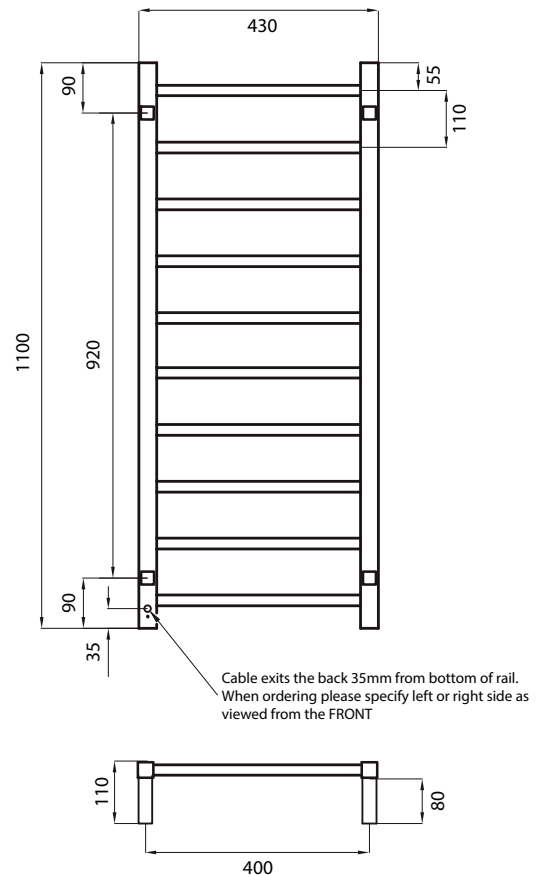

# SQUARE HEATED specifications

## STR430

MIRROR POLISHED AND SATIN BRUSHED  
 MANUFACTURED FROM 304 GRADE  
 STAINLESS STEEL  
 COLOURED FINISHES MANUFACTURED  
 FROM 201 GRADE STAINLESS STEEL  
 IP55 RATED (COLOURED FINISHES ARE  
 IP54 RATED)  
 ALL TOWEL RAILS AVAILABLE WITH EITHER  
 BOTTOM LEFT OR RIGHT OUTPUT  
 HARD WIRED OR PLUG IN OPTIONS  
 AVAILABLE ON ALL HEATED TOWEL RAILS  
 CAN BE MOUNTED UPSIDE DOWN  
 10 YEAR WARRANTY FOR CONSTRUCTION /  
 HEATING ELEMENT  
 COATING ON COLOURED RAILS ARE  
 COVERED BY A 2 YEAR WARRANTY

### FEATURES

- Square bar / Height 1100mm / 10 evenly spaced bars / 80W
- Standard model is 240V / IP55 rated
- Vertical bars 30mm x 30mm
- Horizontal bars 19mm x 19mm
- 110mm from wall
- Cable length: 1.4m
- To see our range of low voltage (12V) models please refer to our website for the complete range:  
[radiantheating.com.au](http://radiantheating.com.au)

### SIZE (MM) FINISH

STR430LEFT	430x1100	Polished	
STR430RIGHT	430x1100	Polished	
BSTR430LEFT	430x1100	Matt Black	
BSTR430RIGHT	430x1100	Matt Black	