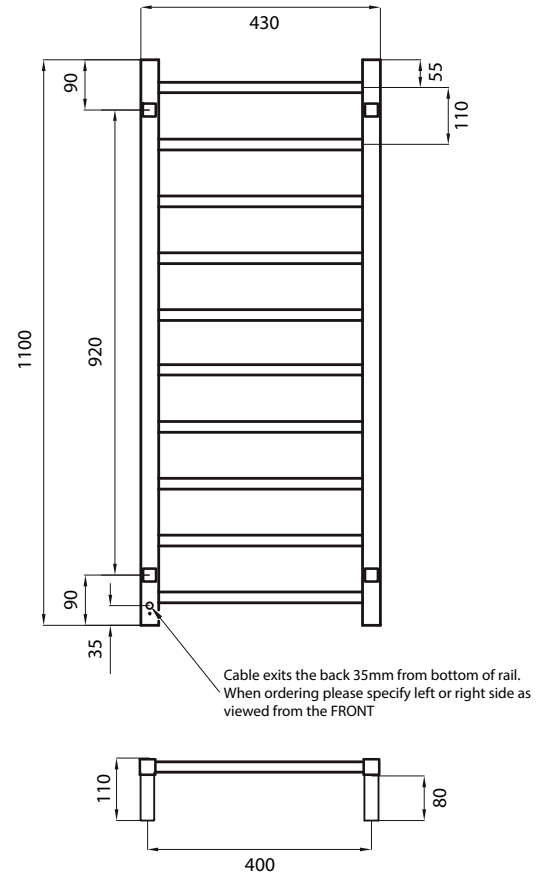

SQUARE HEATED specifications

STR430

MIRROR POLISHED AND SATIN BRUSHED
 MANUFACTURED FROM 304 GRADE
 STAINLESS STEEL
 COLOURED FINISHES MANUFACTURED
 FROM 201 GRADE STAINLESS STEEL
 IP55 RATED (COLOURED FINISHES ARE
 IP54 RATED)
 ALL TOWEL RAILS AVAILABLE WITH EITHER
 BOTTOM LEFT OR RIGHT OUTPUT
 HARD WIRED OR PLUG IN OPTIONS
 AVAILABLE ON ALL HEATED TOWEL RAILS
 CAN BE MOUNTED UPSIDE DOWN
 10 YEAR WARRANTY FOR CONSTRUCTION /
 HEATING ELEMENT
 COATING ON COLOURED RAILS ARE
 COVERED BY A 2 YEAR WARRANTY

FEATURES

- Square bar / Height 1100mm / 10 evenly spaced bars / 80W
- Vertical bars 30mm x 30mm
- Horizontal bars 19mm x 19mm
- 110mm from wall
- Cable length: 1.4m

CODE

SIZE (MM) FINISH

STR430LEFT	430x1100	Polished	
STR430RIGHT	430x1100	Polished	
BSTR430LEFT	430x1100	Matt Black	
BSTR430RIGHT	430x1100	Matt Black	