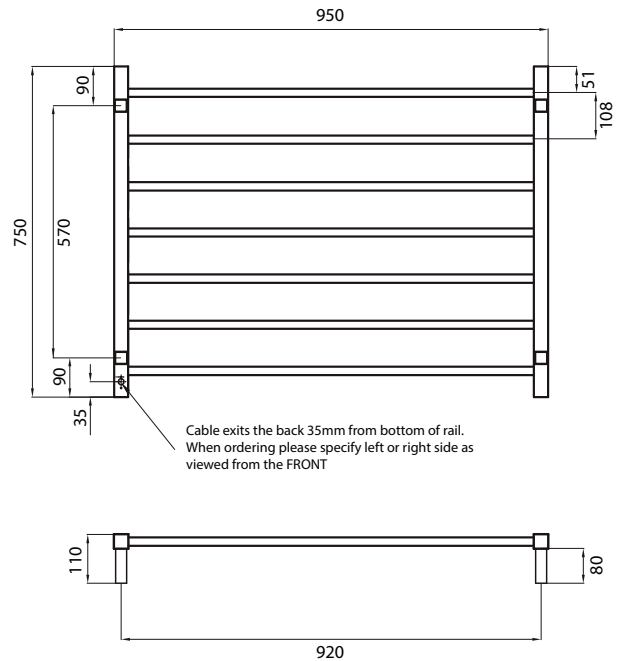

## STR06

MANUFACTURED FROM 304 GRADE STAINLESS STEEL  
 IP55 RATED  
 ALL TOWEL RAILS AVAILABLE WITH EITHER BOTTOM LEFT OR RIGHT OUTPUT  
 HARD WIRED OR PLUG IN OPTIONS  
 AVAILABLE ON ALL HEATED TOWEL RAILS  
 CAN BE MOUNTED UPSIDE DOWN  
 10 YEAR WARRANTY FOR CONSTRUCTION / HEATING ELEMENT  
 COATING ON COLOURED RAILS ARE COVERED BY A 2 YEAR WARRANTY

FEATURES	CODE	SIZE (MM)	FINISH
<ul style="list-style-type: none"> <li>Square bar / Height 750mm / 7 evenly spaced bars / 125W</li> <li>Vertical bars 30mm x 30mm</li> <li>Horizontal bars 19mm x 19mm</li> <li>110mm from wall</li> <li>Cable length: 1.4m</li> </ul>	STR06LEFT	950x750	Polished
	STR06RIGHT	950x750	Polished