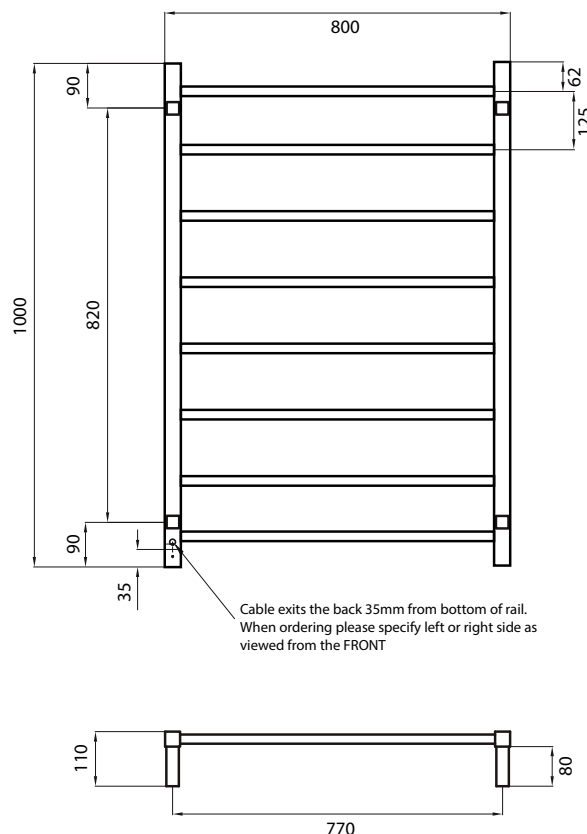

SQUARE HEATED specifications

STR05

MIRROR POLISHED AND SATIN BRUSHED
 MANUFACTURED FROM 304 GRADE
 STAINLESS STEEL
 COLOURED FINISHES MANUFACTURED
 FROM 201 GRADE STAINLESS STEEL
 IP55 RATED (COLOURED FINISHES ARE
 IP54 RATED)
 ALL TOWEL RAILS AVAILABLE WITH EITHER
 BOTTOM LEFT OR RIGHT OUTPUT
 HARD WIRED OR PLUG IN OPTIONS
 AVAILABLE ON ALL HEATED TOWEL RAILS
 CAN BE MOUNTED UPSIDE DOWN
 10 YEAR WARRANTY FOR CONSTRUCTION /
 HEATING ELEMENT
 COATING ON COLOURED RAILS ARE
 COVERED BY A 2 YEAR WARRANTY

FEATURES

- Square bar / Height 1000mm / 8 evenly spaced bars / 120W
- Standard model is 240V / IP55 rated
- Vertical bars 30mm x 30mm
- Horizontal bars 19mm x 19mm
- 110mm from wall
- Cable length: 1.4m
- To see our range of low voltage (12V) models please refer to our website for the complete range:
radiantheating.com.au

CODE

SIZE (MM) FINISH

STR05LEFT	800x1000	Polished	
STR05RIGHT	800x1000	Polished	
BSTR05LEFT	800x1000	Matt Black	
BSTR05RIGHT	800x1000	Matt Black	