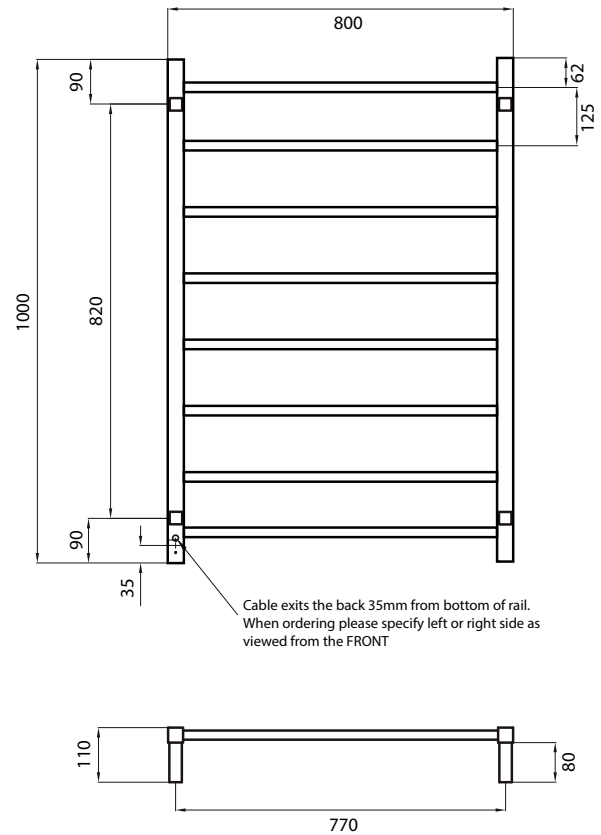

SQUARE HEATED *specifications*

STR05

MIRROR POLISHED AND SATIN BRUSHED
 MANUFACTURED FROM 304 GRADE
 STAINLESS STEEL
 COLOURED FINISHES MANUFACTURED
 FROM 201 GRADE STAINLESS STEEL
 IP55 RATED (COLOURED FINISHES ARE
 IP54 RATED)
 ALL TOWEL RAILS AVAILABLE WITH EITHER
 BOTTOM LEFT OR RIGHT OUTPUT
 HARD WIRED OR PLUG IN OPTIONS
 AVAILABLE ON ALL HEATED TOWEL RAILS
 CAN BE MOUNTED UPSIDE DOWN
 10 YEAR WARRANTY FOR CONSTRUCTION /
 HEATING ELEMENT
 COATING ON COLOURED RAILS ARE
 COVERED BY A 2 YEAR WARRANTY

FEATURES

- Square bar / Height 1000mm / 8 evenly spaced bars / 130W
- Vertical bars 30mm x 30mm
- Horizontal bars 19mm x 19mm
- 110mm from wall
- Cable length: 1.4m

CODE

SIZE (MM) FINISH

STR05LEFT	800x1000	Polished	
STR05RIGHT	800x1000	Polished	
BSTR05LEFT	800x1000	Matt Black	
BSTR05RIGHT	800x1000	Matt Black	