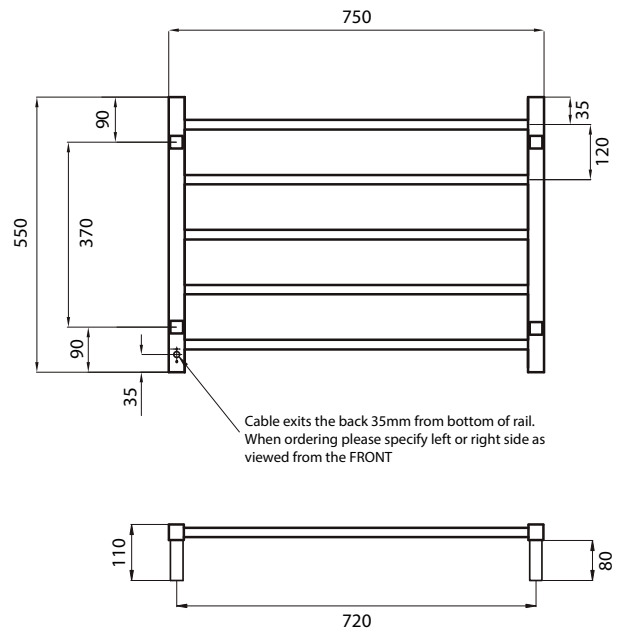

SQUARE HEATED specifications

STR03

MIRROR POLISHED AND SATIN BRUSHED
 MANUFACTURED FROM 304 GRADE
 STAINLESS STEEL
 COLOURED FINISHES MANUFACTURED
 FROM 201 GRADE STAINLESS STEEL
 IP55 RATED (COLOURED FINISHES ARE
 IP54 RATED)
 ALL TOWEL RAILS AVAILABLE WITH EITHER
 BOTTOM LEFT OR RIGHT OUTPUT
 HARD WIRED OR PLUG IN OPTIONS
 AVAILABLE ON ALL HEATED TOWEL RAILS
 CAN BE MOUNTED UPSIDE DOWN
 10 YEAR WARRANTY FOR CONSTRUCTION /
 HEATING ELEMENT
 COATING ON COLOURED RAILS ARE
 COVERED BY A 2 YEAR WARRANTY

FEATURES	CODE	SIZE (MM)	FINISH
<ul style="list-style-type: none"> • Square bar / Height 550mm / 5 evenly spaced bars / 75W • Vertical bars 30mm x 30mm • Horizontal bars 19mm x 19mm • 110mm from wall • Cable length: 1.4m 	STR03LEFT	750x550	Polished 
	STR03RIGHT	750x550	Polished 
	BSTR03LEFT	750x550	Matt Black 
	BSTR03RIGHT	750x550	Matt Black 