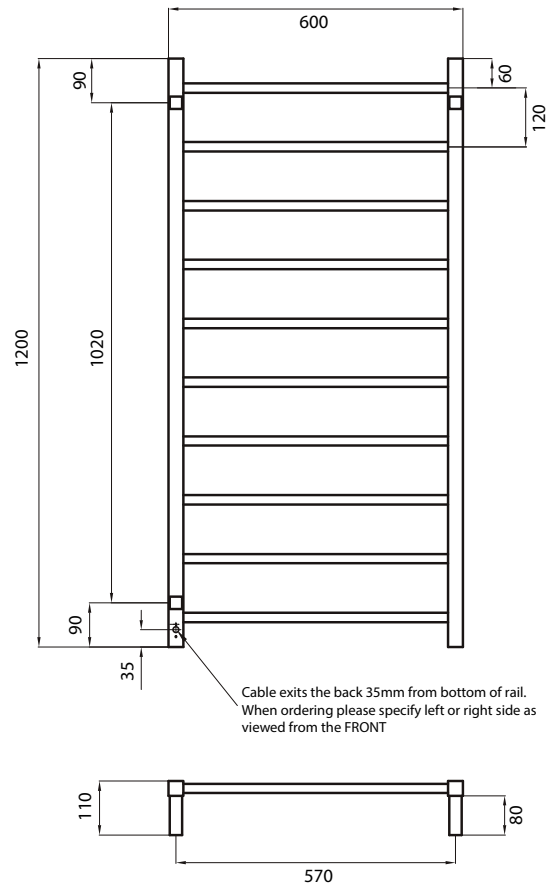

SQUARE HEATED *specifications*

STR02

MANUFACTURED FROM 304 GRADE STAINLESS STEEL
 IP55 RATED
 ALL TOWEL RAILS AVAILABLE WITH EITHER BOTTOM LEFT OR RIGHT OUTPUT
 HARD WIRED OR PLUG IN OPTIONS AVAILABLE ON ALL HEATED TOWEL RAILS
 CAN BE MOUNTED UPSIDE DOWN
 10 YEAR WARRANTY FOR CONSTRUCTION / HEATING ELEMENT
 COATING ON COLOURED RAILS ARE COVERED BY A 2 YEAR WARRANTY

FEATURES

- Square bar / Height 1200mm / 10 evenly spaced bars / 130W
- Vertical bars 30mm x 30mm
- Horizontal bars 19mm x 19mm
- 110mm from wall
- Cable length: 1.4m

CODE

SIZE (MM) FINISH

STR02LEFT

600x1200 Polished

STR02RIGHT

600x1200 Polished