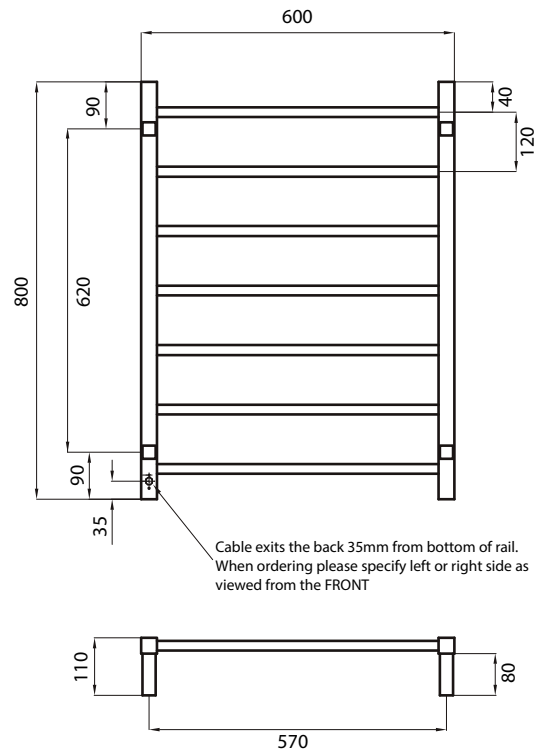

SQUARE HEATED specifications

STR01

MIRROR POLISHED AND SATIN BRUSHED
 MANUFACTURED FROM 304 GRADE
 STAINLESS STEEL
 COLOURED FINISHES MANUFACTURED
 FROM 201 GRADE STAINLESS STEEL
 IP55 RATED (COLOURED FINISHES ARE
 IP54 RATED)
 ALL TOWEL RAILS AVAILABLE WITH EITHER
 BOTTOM LEFT OR RIGHT OUTPUT
 HARD WIRED OR PLUG IN OPTIONS
 AVAILABLE ON ALL HEATED TOWEL RAILS
 CAN BE MOUNTED UPSIDE DOWN
 10 YEAR WARRANTY FOR CONSTRUCTION /
 HEATING ELEMENT
 COATING ON COLOURED RAILS ARE
 COVERED BY A 2 YEAR WARRANTY

FEATURES	CODE	SIZE (MM)	FINISH	
<ul style="list-style-type: none"> Square bar / Height 800mm / 7 evenly spaced bars / 80W Vertical bars 30mm x 30mm Horizontal bars 19mm x 19mm 110mm from wall Cable length: 1.4m 	STR01LEFT	600x800	Polished	
	STR01RIGHT	600x800	Polished	
	BRU-STR01LEFT	600x800	Satin Brushed	
	BRU-STR01RIGHT	600x800	Satin Brushed	
	BSTR01LEFT	600x800	Matt Black	
	BSTR01RIGHT	600x800	Matt Black	
	GMG-STR01LEFT	600x800	Gun Metal Grey	
	GMG-STR01RIGHT	600x800	Gun Metal Grey	
	ORB-STR01LEFT	600x800	Oil Rubbed Bronze	
	ORB-STR01RIGHT	600x800	Oil Rubbed Bronze	