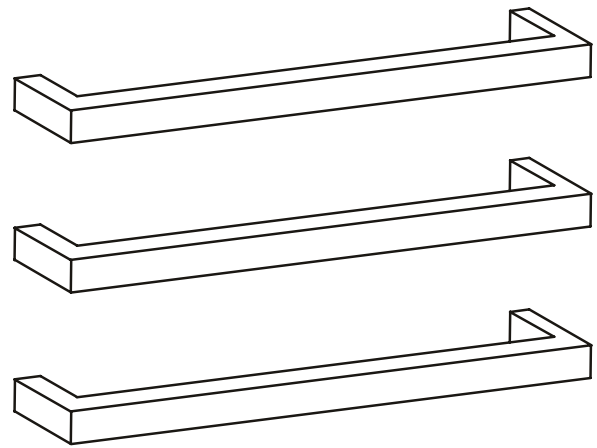

SINGLE HEATED + NON-HEATED

SBSTR – 500 / 650 / 800

MIRROR POLISHED AND SATIN BRUSHED
 MANUFACTURED FROM 304 GRADE
 STAINLESS STEEL
 COLOURED FINISHES MANUFACTURED
 FROM 201 GRADE STAINLESS STEEL
 IP55 RATED
 10 YEAR WARRANTY FOR CONSTRUCTION /
 HEATING ELEMENT
 COATING ON COLOURED RAILS ARE
 COVERED BY A 2 YEAR WARRANTY

If **heating** the single towel rails you
 will need to purchase the item's below:

CODE	SPECIFICATIONS
TTR300	120 watt transformer for up to 4 rails (not required if installing as non-heated)
SB-FIX	Single bar fixing rail (not required if installing as non-heated) for up to 4 rails

FEATURES	CODE	WATT	SIZE (MM)	FINISH	
• Single square bar	SBSTR-500	12W	80x500	Polished	
• Can be used as heated and non-heated	SBSTR-650	12W	80x650	Polished	
• Available in various widths: 500, 650, 800	SBSTR-800	15W	80x800	Polished	
• Distance from the wall: 80 mm	BRU-SBSTR-500	12W	80x500	Satin Brushed	
• Width between fixing holes: (500) = 480mm	BRU-SBSTR-650	12W	80x650	Satin Brushed	
(650) = 630mm	BRU-SBSTR-800	15W	80x800	Satin Brushed	
(800) = 780mm	BSBSTR-500	12W	80x500	Matt Black	
	BSBSTR-650	12W	80x650	Matt Black	
	BSBSTR-800	15W	80x800	Matt Black	