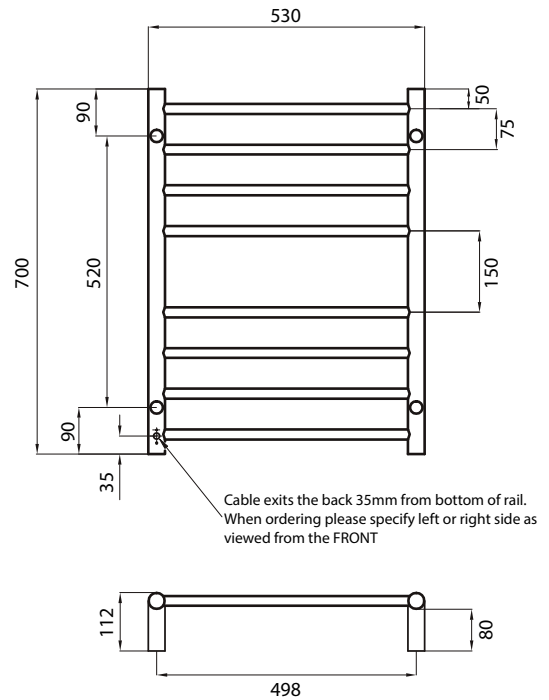

ROUND HEATED *specifications*

RTR530

MIRROR POLISHED AND SATIN BRUSHED
 MANUFACTURED FROM 304 GRADE
 STAINLESS STEEL
 COLOURED FINISHES MANUFACTURED
 FROM 201 GRADE STAINLESS STEEL
 IP55 RATED (COLOURED FINISHES ARE
 IP54 RATED)
 ALL TOWEL RAILS AVAILABLE WITH EITHER
 BOTTOM LEFT OR RIGHT OUTPUT
 HARD WIRED OR PLUG IN OPTIONS
 AVAILABLE ON ALL HEATED TOWEL RAILS
 CAN BE MOUNTED UPSIDE DOWN
 10 YEAR WARRANTY FOR CONSTRUCTION /
 HEATING ELEMENT
 COATING ON COLOURED RAILS ARE
 COVERED BY A 2 YEAR WARRANTY

FEATURES	CODE	SIZE (MM)	FINISH	
<ul style="list-style-type: none"> • Round bar / Height 700mm / 8 bars with a central gap / 65W • Vertical bars 32mm diameter • Horizontal bars 19mm diameter • 112mm from wall • Cable length: 1.4m 	RTR530LEFT	530x700	Polished	
	RTR530RIGHT	530x700	Polished	
	BRU-RTR530LEFT	530x700	Satin Brushed	
	BRU-RTR530RIGHT	530x700	Satin Brushed	
	BRTR530LEFT	530x700	Matt Black	
	BRTR530RIGHT	530x700	Matt Black	