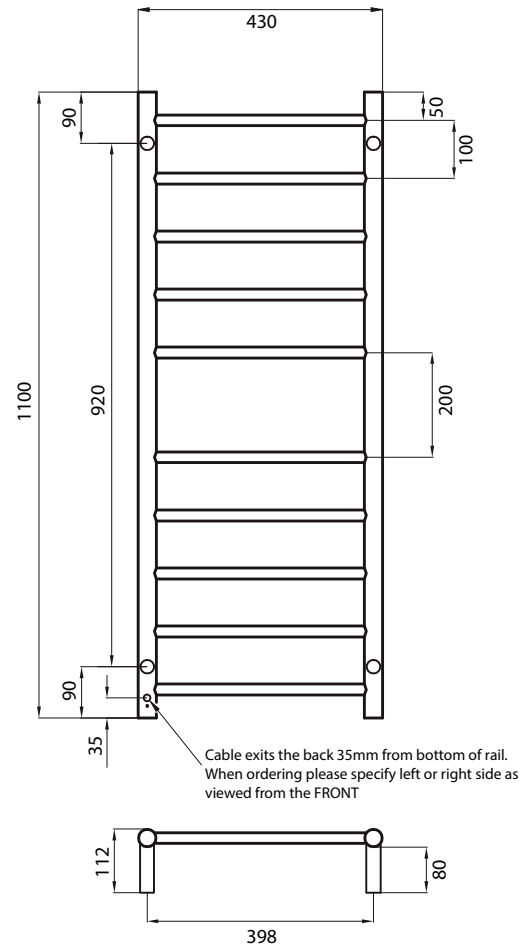

ROUND HEATED *specifications*

RTR430

MIRROR POLISHED AND SATIN BRUSHED
 MANUFACTURED FROM 304 GRADE
 STAINLESS STEEL
 COLOURED FINISHES MANUFACTURED
 FROM 201 GRADE STAINLESS STEEL
 IP55 RATED (COLOURED FINISHES ARE
 IP54 RATED)
 ALL TOWEL RAILS AVAILABLE WITH EITHER
 BOTTOM LEFT OR RIGHT OUTPUT
 HARD WIRED OR PLUG IN OPTIONS
 AVAILABLE ON ALL HEATED TOWEL RAILS
 CAN BE MOUNTED UPSIDE DOWN
 10 YEAR WARRANTY FOR CONSTRUCTION /
 HEATING ELEMENT
 COATING ON COLOURED RAILS ARE
 COVERED BY A 2 YEAR WARRANTY

FEATURES	CODE	SIZE (MM)	FINISH	
<ul style="list-style-type: none"> • Round bar / Height 1100mm / 10 bars with a central gap / 80W • Vertical bars 32mm diameter • Horizontal bars 19mm diameter • 112mm from wall • Cable length: 1.4m • Low voltage model: 3m cable, no plug, includes transformer 	RTR430LEFT	430x1100	Polished	●
	RTR430RIGHT	430x1100	Polished	●
	12V-RTR430LEFT	430x1100	Polished	●
	12V-RTR430RIGHT	430x1100	Polished	●
	BRU-RTR430LEFT	430x1100	Satin Brushed	●
	BRU-RTR430RIGHT	430x1100	Satin Brushed	●
	BRTR430LEFT	430x1100	Matt Black	●
	BRTR430RIGHT	430x1100	Matt Black	●