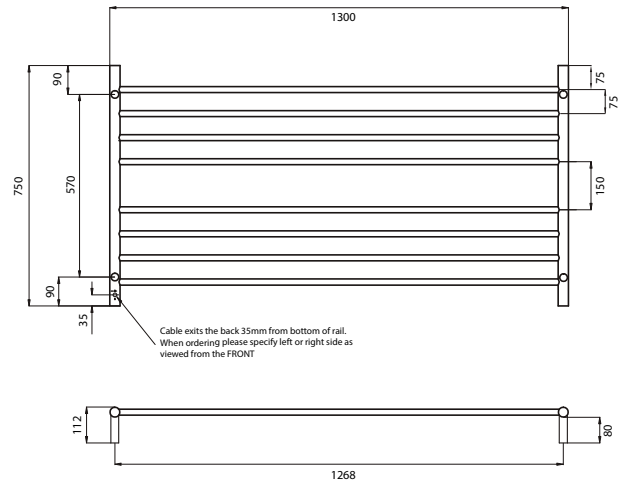

ROUND HEATED *specifications*

RTR09

MANUFACTURED FROM 304 GRADE STAINLESS STEEL
 IP55 RATED
 ALL TOWEL RAILS AVAILABLE WITH EITHER BOTTOM LEFT OR RIGHT OUTPUT
 HARD WIRED OR PLUG IN OPTIONS AVAILABLE ON ALL HEATED TOWEL RAILS
 CAN BE MOUNTED UPSIDE DOWN
 10 YEAR WARRANTY FOR CONSTRUCTION / HEATING ELEMENT
 COATING ON COLOURED RAILS ARE COVERED BY A 2 YEAR WARRANTY
 IDEAL FOR LAUNDRY ROOMS

FEATURES

- Round bar / Height 750mm / 8 bars with a central gap / 80W
- Vertical bars 32mm diameter
- Horizontal bars 19mm diameter
- 112mm from wall
- Cable length: 1.4m

CODE

SIZE (MM) FINISH

RTR09LEFT	1300x750	Polished	●
RTR09RIGHT	1300x750	Polished	●