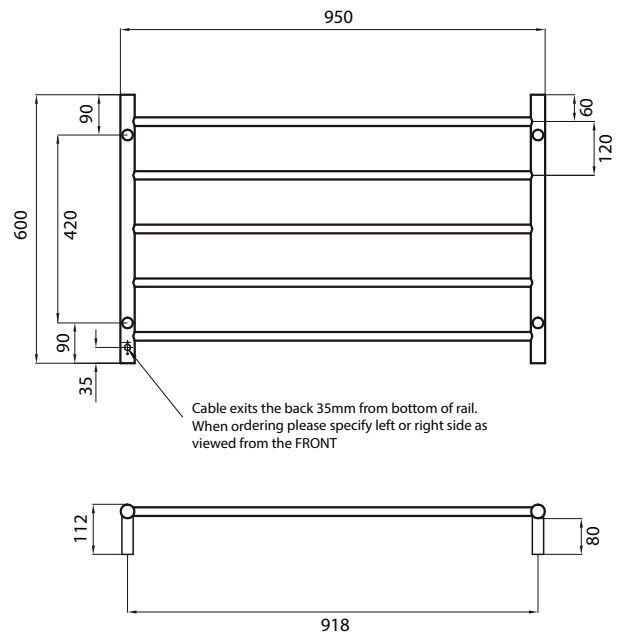

## RTR07

MIRROR POLISHED AND SATIN BRUSHED  
 MANUFACTURED FROM 304 GRADE  
 STAINLESS STEEL  
 COLOURED FINISHES MANUFACTURED  
 FROM 201 GRADE STAINLESS STEEL  
 IP55 RATED (COLOURED FINISHES ARE  
 IP54 RATED)  
 ALL TOWEL RAILS AVAILABLE WITH EITHER  
 BOTTOM LEFT OR RIGHT OUTPUT  
 HARD WIRED OR PLUG IN OPTIONS  
 AVAILABLE ON ALL HEATED TOWEL RAILS  
 CAN BE MOUNTED UPSIDE DOWN  
 10 YEAR WARRANTY FOR CONSTRUCTION /  
 HEATING ELEMENT  
 COATING ON COLOURED RAILS ARE  
 COVERED BY A 2 YEAR WARRANTY

FEATURES	CODE	SIZE (MM)	FINISH	
<ul style="list-style-type: none"> <li>• Round bar / Height 600mm / 5 evenly spaced bars / 80W</li> <li>• Vertical bars 32mm diameter</li> <li>• Horizontal bars 19mm diameter</li> <li>• 112mm from wall</li> <li>• Cable length: 1.4m</li> </ul>	RTR07LEFT	950x600	Polished	●
	RTR07RIGHT	950x600	Polished	●
	BRU-RTR07LEFT	950x600	Brushed	●
	BRU-RTR07RIGHT	950x600	Brushed	●
	BRTR07LEFT	950x600	Matt Black	●
	BRTR07RIGHT	950x600	Matt Black	●