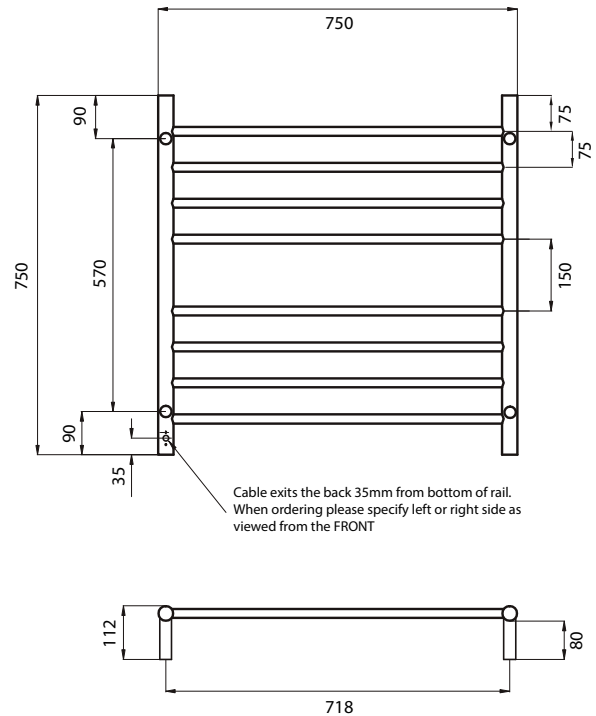

ROUND HEATED *specifications*

RTR06

MIRROR POLISHED AND SATIN BRUSHED
 MANUFACTURED FROM 304 GRADE
 STAINLESS STEEL
 COLOURED FINISHES MANUFACTURED
 FROM 201 GRADE STAINLESS STEEL
 IP55 RATED (COLOURED FINISHES ARE
 IP54 RATED)
 ALL TOWEL RAILS AVAILABLE WITH EITHER
 BOTTOM LEFT OR RIGHT OUTPUT
 HARD WIRED OR PLUG IN OPTIONS
 AVAILABLE ON ALL HEATED TOWEL RAILS
 CAN BE MOUNTED UPSIDE DOWN
 10 YEAR WARRANTY FOR CONSTRUCTION /
 HEATING ELEMENT
 COATING ON COLOURED RAILS ARE
 COVERED BY A 2 YEAR WARRANTY

FEATURES	CODE	SIZE (MM)	FINISH
<ul style="list-style-type: none"> • Round bar / Height 750mm / 8 bars with a central gap / 125W • Vertical bars 32mm diameter • Horizontal bars 19mm diameter • 112mm from wall • Cable length: 1.4m 	RTR06LEFT	750x750	Polished 
	RTR06RIGHT	750x750	Polished 
	BRU-RTR06LEFT	750x750	Satin Brushed 
	BRU-RTR06RIGHT	750x750	Satin Brushed 
	BRTR06LEFT	750x750	Matt Black 
	BRTR06RIGHT	750x750	Matt Black 
	GMG-RTR06LEFT	750x750	Gun Metal Grey 
	GMG-RTR06RIGHT	750x750	Gun Metal Grey 