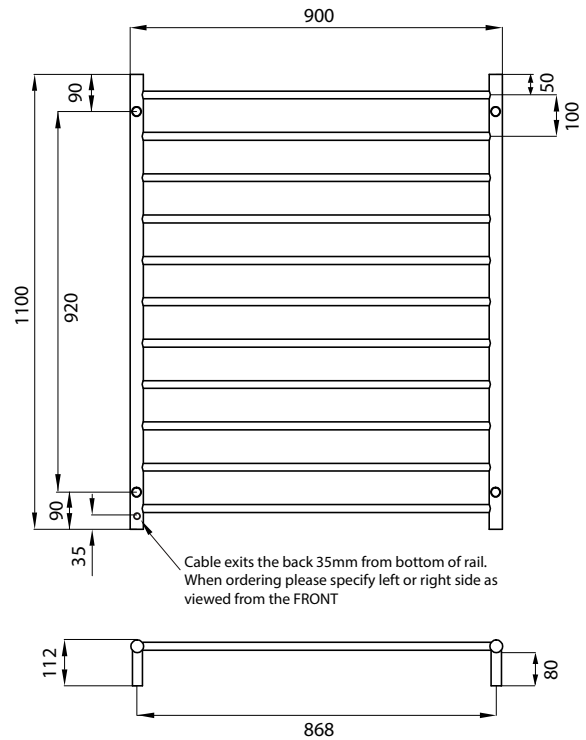

ROUND HEATED *specifications*

RTR05

MANUFACTURED FROM 304 GRADE STAINLESS STEEL
 IP55 RATED
 ALL TOWEL RAILS AVAILABLE WITH EITHER BOTTOM LEFT OR RIGHT OUTPUT
 HARD WIRED OR PLUG IN OPTIONS AVAILABLE ON ALL HEATED TOWEL RAILS
 CAN BE MOUNTED UPSIDE DOWN
 10 YEAR WARRANTY FOR CONSTRUCTION / HEATING ELEMENT
 COATING ON COLOURED RAILS ARE COVERED BY A 2 YEAR WARRANTY

FEATURES

- Round bar / Height 1100mm / 11 evenly spaced bars / 130W
- Vertical bars 32mm diameter
- Horizontal bars 19mm diameter
- 112mm from wall
- Cable length: 1.4m

CODE

SIZE (MM) FINISH

RTR05LEFT	900x1100	Polished	●
RTR05RIGHT	900x1100	Polished	●