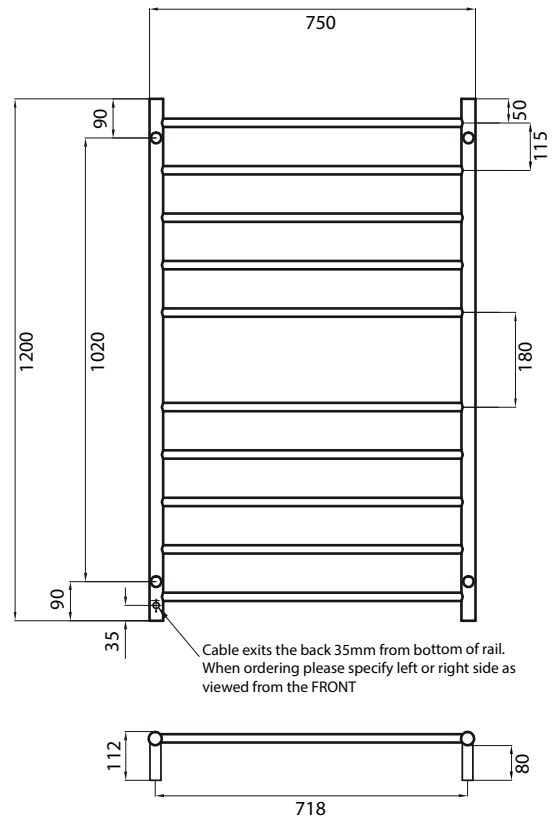

## RTR04

MIRROR POLISHED AND SATIN BRUSHED  
 MANUFACTURED FROM 304 GRADE  
 STAINLESS STEEL  
 COLOURED FINISHES MANUFACTURED  
 FROM 201 GRADE STAINLESS STEEL  
 IP55 RATED (COLOURED FINISHES ARE  
 IP54 RATED)  
 ALL TOWEL RAILS AVAILABLE WITH EITHER  
 BOTTOM LEFT OR RIGHT OUTPUT  
 HARD WIRED OR PLUG IN OPTIONS  
 AVAILABLE ON ALL HEATED TOWEL RAILS  
 CAN BE MOUNTED UPSIDE DOWN  
 10 YEAR WARRANTY FOR CONSTRUCTION /  
 HEATING ELEMENT  
 COATING ON COLOURED RAILS ARE  
 COVERED BY A 2 YEAR WARRANTY

### FEATURES

- Round bar / Height 1200mm / 10 bars with a central gap / 130W
- Vertical bars 32mm diameter
- Horizontal bars 19mm diameter
- Cable length: 1.4m

### SIZE (MM) FINISH

RTR04LEFT	750x1200	Polished	
RTR04RIGHT	750x1200	Polished	
BRU-RTR04LEFT	750x1200	Satin Brushed	
BRU-RTR04RIGHT	750x1200	Satin Brushed	
BRTR04LEFT	750x1200	Matt Black	
BRTR04RIGHT	750x1200	Matt Black	