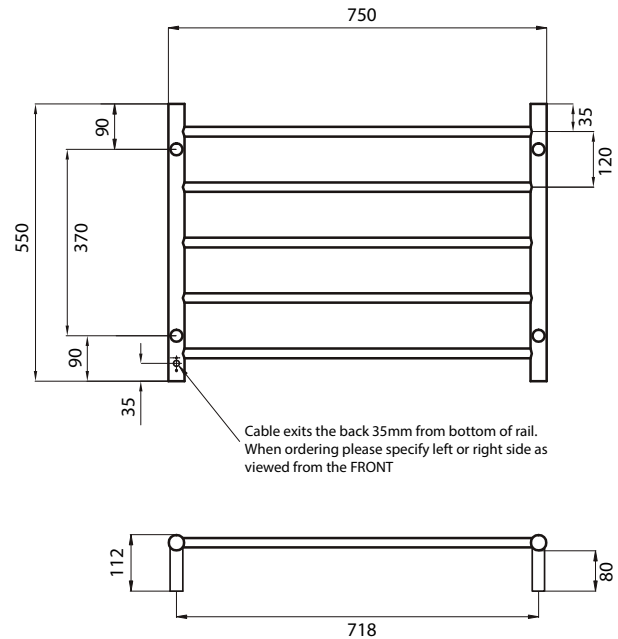

## RTR03

MIRROR POLISHED AND SATIN BRUSHED  
 MANUFACTURED FROM 304 GRADE  
 STAINLESS STEEL  
 COLOURED FINISHES MANUFACTURED  
 FROM 201 GRADE STAINLESS STEEL  
 IP55 RATED (COLOURED FINISHES ARE  
 IP54 RATED)  
 ALL TOWEL RAILS AVAILABLE WITH EITHER  
 BOTTOM LEFT OR RIGHT OUTPUT  
 HARD WIRED OR PLUG IN OPTIONS  
 AVAILABLE ON ALL HEATED TOWEL RAILS  
 CAN BE MOUNTED UPSIDE DOWN  
 10 YEAR WARRANTY FOR CONSTRUCTION /  
 HEATING ELEMENT  
 COATING ON COLOURED RAILS ARE  
 COVERED BY A 2 YEAR WARRANTY

FEATURES	CODE	SIZE (MM)	FINISH
<ul style="list-style-type: none"> <li>• Round bar / Height 550mm / 5 evenly spaced bars / 75W</li> <li>• Vertical bars 32mm diameter</li> <li>• Horizontal bars 19mm diameter</li> <li>• 112mm from wall</li> <li>• Cable length: 1.4m</li> </ul>	RTR03LEFT	750x550	Polished 
	RTR03RIGHT	750x550	Polished 
	BRU-RTR03LEFT	750x550	Satin Brushed 
	BRU-RTR03RIGHT	750x550	Satin Brushed 
	BRTR03LEFT	750x550	Matt Black 
	BRTR03RIGHT	750x550	Matt Black 