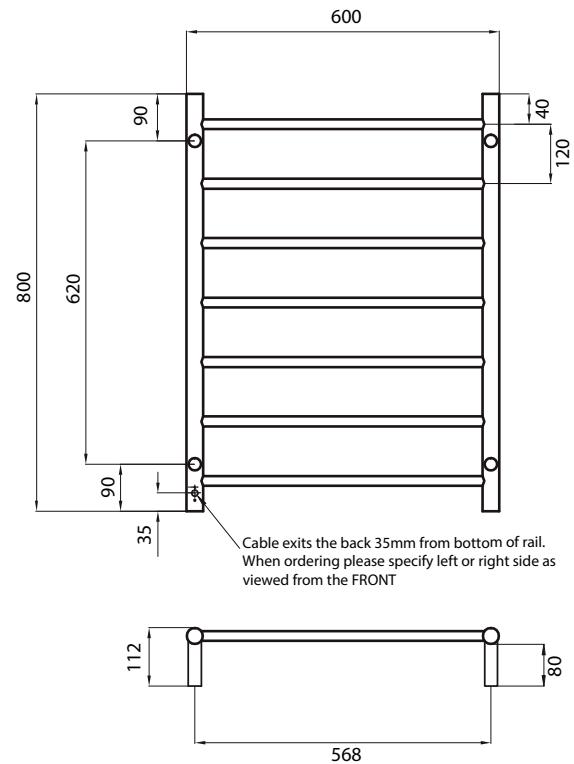

ROUND HEATED *specifications*

RTR01

MIRROR POLISHED AND SATIN BRUSHED
 MANUFACTURED FROM 304 GRADE
 STAINLESS STEEL
 COLOURED FINISHES MANUFACTURED
 FROM 201 GRADE STAINLESS STEEL
 IP55 RATED (COLOURED FINISHES ARE
 IP54 RATED)
 ALL TOWEL RAILS AVAILABLE WITH EITHER
 BOTTOM LEFT OR RIGHT OUTPUT
 HARD WIRED OR PLUG IN OPTIONS
 AVAILABLE ON ALL HEATED TOWEL RAILS
 CAN BE MOUNTED UPSIDE DOWN
 10 YEAR WARRANTY FOR CONSTRUCTION /
 HEATING ELEMENT
 COATING ON COLOURED RAILS ARE
 COVERED BY A 2 YEAR WARRANTY

FEATURES

- Round bar / Height 800mm / 7 evenly spaced bars / 75W
- Vertical bars 32mm diameter
- Horizontal bars 19mm diameter
- 112mm from wall
- Cable length: 1.4m
- Low voltage model: 3m cable, no plug, includes transformer

CODE

SIZE (MM) FINISH

RTR01LEFT	600x800	Polished	
RTR01RIGHT	600x800	Polished	
12V-RTR01LEFT	600x800	Polished	
12V-RTR01RIGHT	600x800	Polished	
BRU-RTR01LEFT	600x800	Satin Brushed	
BRU-RTR01RIGHT	600x800	Satin Brushed	
BRTR01LEFT	600x800	Matt Black	
BRTR01RIGHT	600x800	Matt Black	
GMG-RTR01LEFT	600x800	Gun Metal Grey	
GMG-RTR01RIGHT	600x800	Gun Metal Grey	
ORB-RTR01LEFT	600x800	Oil Rubbed Bronze	
ORB-RTR01RIGHT	600x800	Oil Rubbed Bronze	
GLD-RTR01LEFT	600x800	Gold	
GLD-RTR01RIGHT	600x800	Gold	